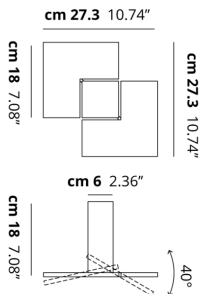

PUZZLE TWIST

FEATURES

- Frame:** Metal
- Diffusor:** None
- Dimmable:** Yes
- Dimmer:** Not Included
- Bulb:** Included

BULB

LED 2700K 2 x 17W | 3400 lm

or

LED 3000K 2 x 17W | 3600 lm

SPECIFICATION SHEET

CERTIFICATION

PHOTOMETRIC CURVE

FRAME	DIFFUSOR	LED COLOUR	CODE
<input type="radio"/> Matte White 9016	None	2700K	146011
<input type="radio"/> Matte White 9016	None	3000K	146012