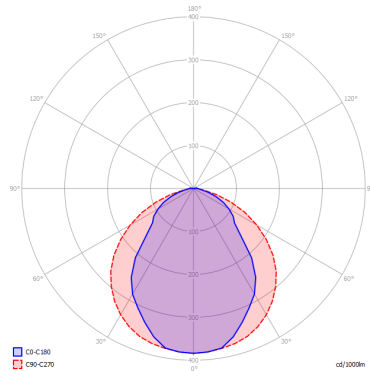

PUZZLE TWIST

FEATURES

- Frame:** Metal
- Diffusor:** None
- Dimmable:** Yes
- Dimmer:** Not Included
- Bulb:** Included

BULB

LED 2700K 2 x 17W | 3400 lm

or

LED 3000K 2 x 17W | 3600 lm

SPECIFICATION SHEET

CERTIFICATION

PHOTOMETRIC CURVE

FRAME	DIFFUSOR	LED COLOUR	CODE
<input type="radio"/> Matte White 9016	None	2700K	146011
<input type="radio"/> Matte White 9016	None	3000K	146012